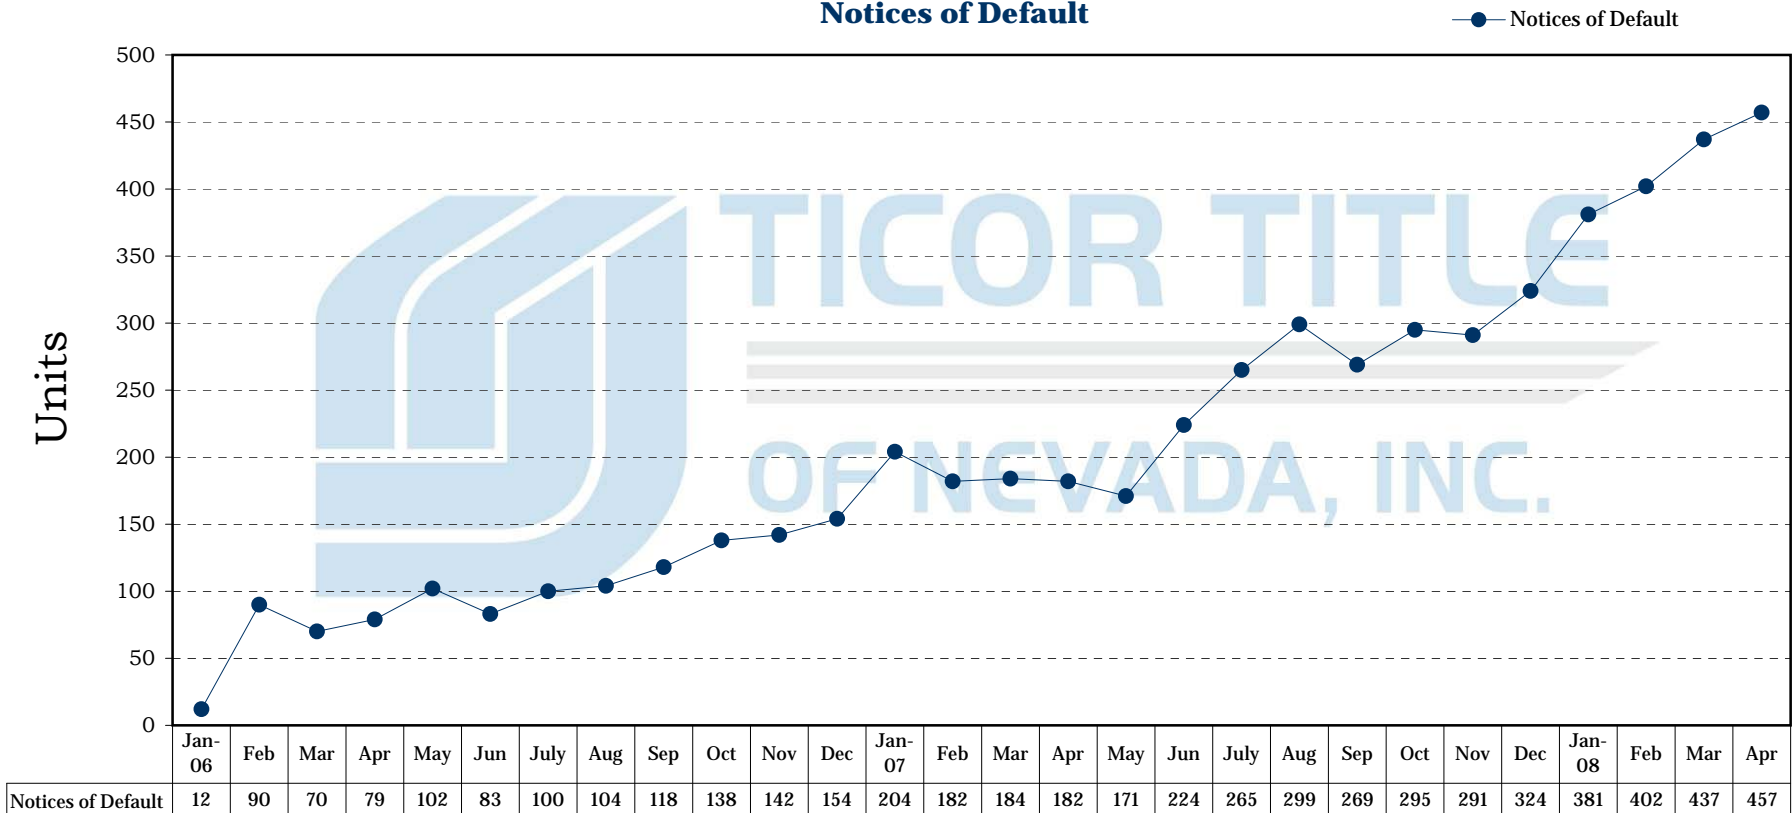

For More Information Contact:
Ticor Sales Dept. - (775) 324-7400

**Washoe County Insured Recording Statistics
January 2006 - April 2008
Notices of Default**

*Ticor does not guarantee the accuracy of this data. This is for informational purposes only and is intended to view the general market trend in Washoe County.